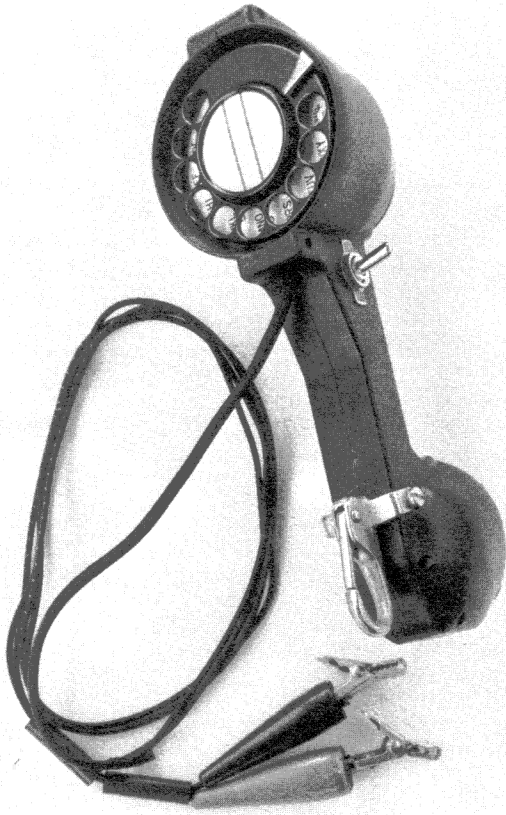

BECO 1011

LINESMANS's Test Set