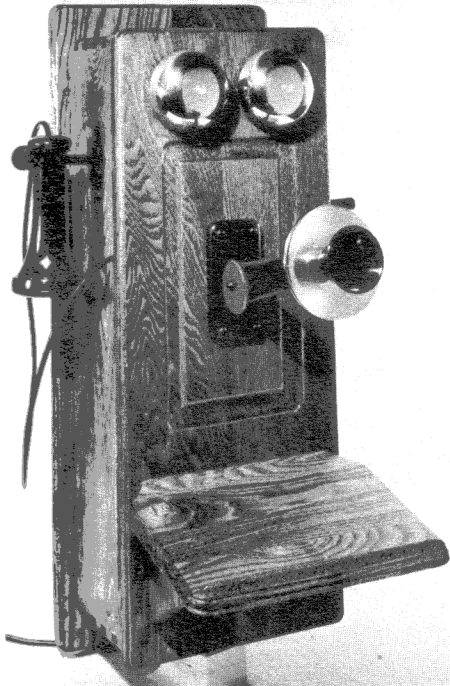

The 81A Test Set consists of a buzzer, capacitor and switch, which are contained in a case made of insulated material. It takes standard flashlight dry cells.

- Trace conductor pairs which cannot be traced readily by sight.
- Make Continuity tests on conductor pairs.
- Supply talk battery for communicating between two or more terminations of wires or cable.
- Weather cord with piercing test clips.

PRICE: Complete with Test Cord \$17.75
Test Cord Only \$ 3.25

John NAFMS

NEW TELEPHONES - CLASSICS

8000-COLONIAL WALL TELEPHONE.

Wooden cabinet has beauty of design with a real antique quality. Concealed dial gives authenticity to hand cranked instrument. Interior shelf and brass ringer bells. 22" high

PRICE: \$120.95

230.85 Rot
259.39 T.T.

FRENCH CRADLE TELEPHONE. Antique! Unique! Yet as modern as today, this exact replica requires no special installation. Simply plug it into any existing jack. Equipped with finest made working parts for trouble-free service.