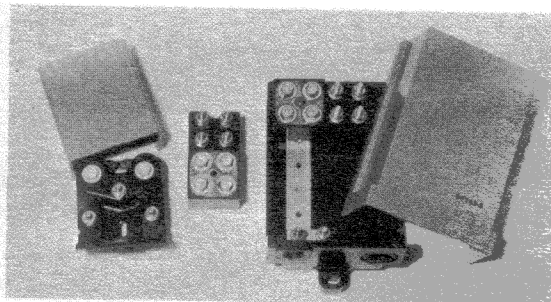

PRICE: Single line Prot. w/cover \$2.10
Two line Block Prot. w/o mtd. box \$3.30
Outside 6 line Block Prot. mtd. box \$2.50

OUR
BEST
SELLERS

LINE CARDS

The TLC 400-3 is a "State of the Art" Plug-in C.O. or PBX Line Card. It is mechanically and electrically interchangeable with any line card (such as the 400-D) in any 1A2 or 10A2 Key System installation.