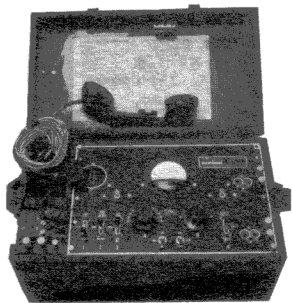

Each Deluxe Chestphone has all working parts installed. It is supplied to you in a "Plug-in and Talk" assembly.

PRICE: \$125.00

LIMITED SUPPLY

TRANSMISSION MEASURING SET

With Oscillator and EE8B Army field phone (LB & CB) built-in. Oscillator, 500 - 1000 - 2500 hertz at 0 - 20 - 40 db levels into 600 ohm load. TMS Range, 100 to 10,000 hertz -50 to +15 dbM in 1/2 db steps from 600 ohm source.