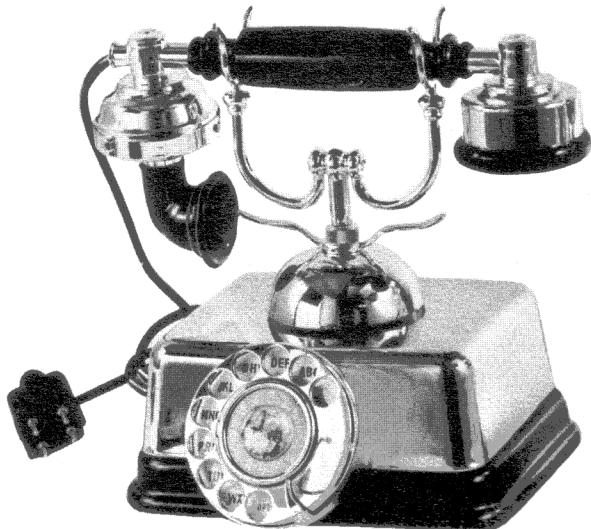

1000 - BONNIE & CLYDE. For a true feeling of the roaring Twenties, here's a great conversation piece for the den, bar, or recreation room. Upright phone comes to you ready to use. Plug into any 4 prong jack. Black, with Gold trim.

PRICE: $54.95

2000 - BONNIE & CLYDE. As above in Gold with Black trim.

PRICE: $61.00