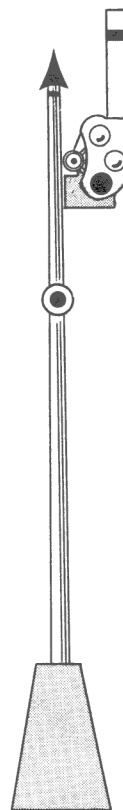

A single stable master oscillator is used for all output speeds with integrated circuit dividers providing the actual outputs. This basic design in itself would be reliable enough for most uses, but for critical railway signal applications, the circuits are protected so that the output will be 0 for any malfunction or faulty application. The protective circuits are arranged so that each one must operate properly every cycle of the output, or the unit shuts off safely.

For convenience in installation, the encoder's metal case is sized to take one standard relay space in your panels. AAR terminals on the front panel are standard, but variations can be supplied.

The maintenance man has not been forgotten, either. All components are mounted on a plug-in military grade printed circuit card. Light-emitting diodes (LEDs) mounted on the card behind a window indicate which code is selected and what the output code rate is.

Since all the components are on the card, it can be removed, checked, and adjusted in the shop and plugged into any RR-6C box without further adjustment. No special equipment is needed for any phase of service, and factory service is available, if desired.

A
L
L

C
L
E
A
R

B
O
Y
S

**NO MOVING PARTS
ALL SIX CODES IN ONE UNIT
FAIL SAFE IN ALL CONDITIONS**