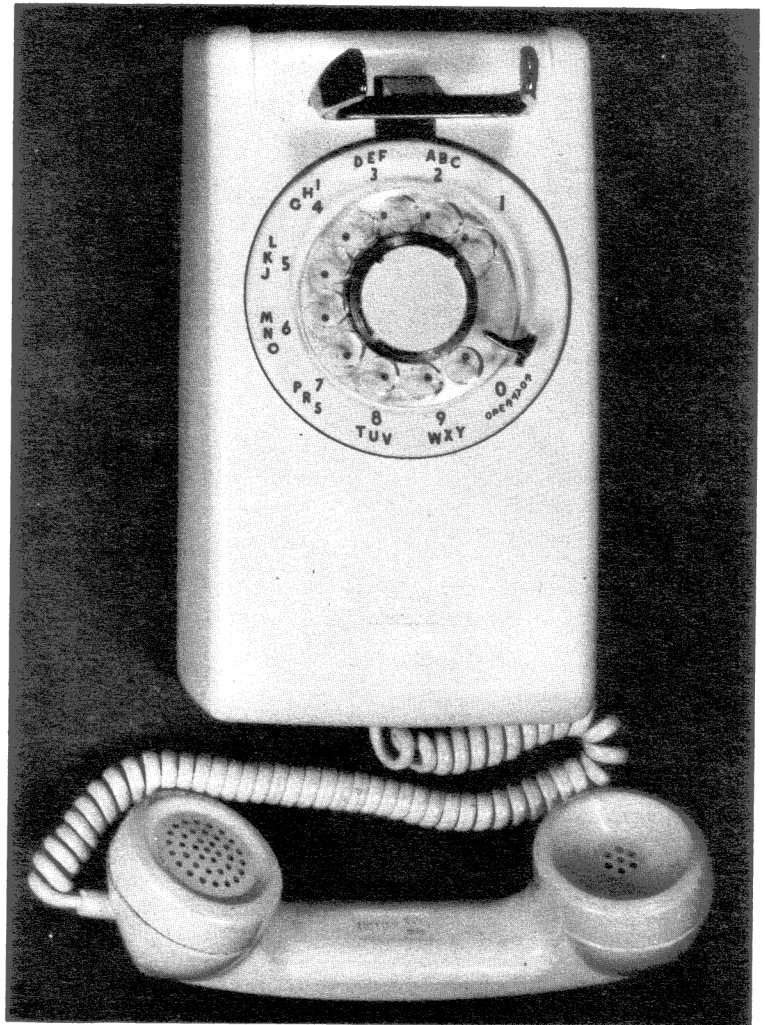

**OUR BEST SELLERS
FULLY GUARANTEED
EQUIVALENT TO NEW
WALL OR DESK MODELS
COLORS: BLACK, BEIGE AND WHITE**

CHOOSE FROM THIS LIST

No. 500 WALL OR DESK – Dial Blank or with Dial less Ringer.

PRICE: \$11.50