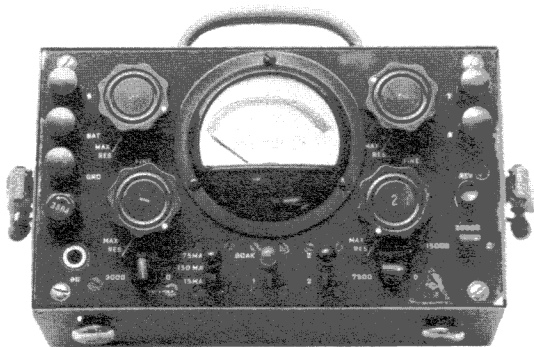

CALCULAGRAPH

The Model 30 Calculagraph is Electrically Driven and completely reconditioned with New Mats, Tapes and Transformers.

PRICE: $75.00