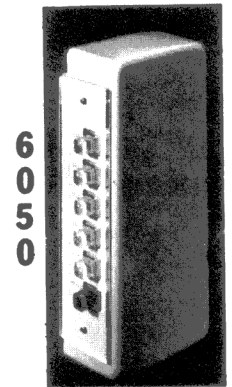

BECO 6000 SERIES KEYS

BECO 6040 and 6041 series keys consist of a six button switch assembly mounted on a metal base and enclosed in a plastic housing. The units may be used for desk top use or can be permanently mounted on either a horizontal or vertical surface by means of screws. The 6040 and 6041 series keys are the same except that the former are equipped with a standard mounting cord.

PRICE: BECO 6040 with cord $39.50
BECO 6041 without cord $30.00

BECO 6050 and 6051 series keys consist of respectively, one and two, six-button switch assemblies mounted on a metal base and enclosed in a plastic housing. These units may be attached to a wall, desk or other vertical surface by means of screws. They are designed for both left and right hand side mounting.

These series keys are arranged for BECO A25A and A50A connecting cables respectively. Knock outs at both ends of the housing permit convenient cable entry. These cables can be cut to length required and will be quoted separately.

PRICE: BECO 6050 series keys $30.00
BECO 6051 series keys $60.00

BECO 1A1 BELL CHIMES

The 1A1 Bell Chimes enables subscribers to select a telephone signalling sound and a signalling level to meet changing needs. For example, chimes may be selected when their sophisticated sound is appropriate. Loud bell may be selected when the subscriber expects to be some distance from the unit. The soft bell position is used when the subscriber is near the unit or when it is desirable not to disturb others. Selection is made by a three position switch located on the bottom of the unit.

The 1A1 Bell Chimes utilizes two three inch gongs on 880 and 1100 Hz. It operates from a standard 40-65 volt 20 Hz. ringing supply. A durable plastic ivory cover houses the assembly, and the size is 7 3/16" L X 5" H X 3" D.

PRICE: $17.50

PARTS AND ACCESSORIES

	Unit Price
Carbon Block BE-26	$ .03
Carbon Block BE-29	.07
Coin Receptacle 1B	1.85
Coin Receptacle 1C	3.40
Coin Chute NXQ1016 L1	15.00
Coin Chute NXQ1016 L2	15.00
Connector Cable A7SA	31.50
Connector Block 66Q5A	7.00
Connector Block 66MQ2A	3.50
Connector Block 66QAA25	4.00
Connector Block 66QAB50	10.00
Apparatus Box 105B	9.00
Bracket QBP2A	.13
Dial 8C01A	4.00
Dial Housing 35Q3B1, E1, K1	18.00
Battery 48 volt Exide	300.00
Buzzer QBX1A	.40
Fan Col. Yellow QCL1A	.20
Frequency Generator 1A	105.00
Handset G8AQ1A	31.00
Handset Test QSE4A151	21.00
Handset Test QSE4B151	28.00

STUDY THE LIST CLOSELY FOR SOME REAL BARGAINS

	Unit Price		Unit Price
Handset Test QSE4A251	19.00	Pegs QPH1D	1.50
Headset G7AQ1A-51	29.00	Protector 134QA1A-100	150.00
Handset Hanger 9A	1.85	Repeat Coil 111C	42.00
Lighted push buttons 6017E & J	12.00	Ring Dist. 9A	1.20
Lighted push buttons 30A	10.00	Receiver Unit	2.00
Lighted push buttons 598A	17.00	Relay U1250	4.95
Lighted push buttons 229B	12.75	Relay AG20	6.00
Lighted push buttons 245A	10.75	Relay AF8	3.75
Lighted push buttons PBX 6051A	42.00	Relay AJ83	4.75
Lighted push buttons 6050A	22.50	Relay AK30	5.00
Lamp 13L	2.25	Relay MB10	4.75
Linesmans Test Set 101B	25.00	Ringer Series 12 (all freq.)	2.30
Test Set 105D	100.00	Ringer C4A	2.10
Loudspeaker 760A60	6.25	Ringer E1A	4.75
Network QNB-38A	425.00	Ringer L1QA1	10.00
Power Plant 1A2	105.00	Strip Designation 99A	3.65
Power Supply QSY3A	39.00	Transformer 23A	33.50
Power Supply QSY3A1	45.00	Transformer 2012B	2.50
Pack Circuit QPJ30C	55.00	Transmitter 666QB	35.00
		Transformer QTK36A-49	13.00
		Transmitter Cover ED69368-50G4	26.00