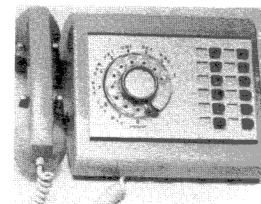

**PRICE: \$14.70
(Extension Ringer) \$ 4.25**

Trimline Telephone Sets. Equipped with dial and ringer. Limited quantity and colors. State second choice.

PRICE: \$29.50

S. C. 1710 and 1712-11 Call Directors Telephone with 11 lines. One hold with amphenol plugs. Colors available. State second choice.

PRICE: \$60.00

NOTE: A few W. E. & ITT 18 line units in stock

PRICE: \$95.00

BONUS BECO BUY

S.C. 1710-5&11 LINE WALL MOUNTING PHONE!

5 LINE **\$50.00**
11 LINE **\$60.00**

W. E. Type 6040 or ITT and A. E. equivalent Six Line Key Box. One hold and five lines. Available in color BLACK ONLY.