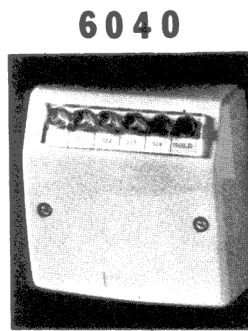

BECO 6000 SERIES KEYS

BECO 6040 and 6041 series keys consist of a six button switch assembly mounted on a metal base and enclosed in a plastic housing. The units may be used for desk top use or can be permanently mounted on either a horizontal or vertical surface by means of screws. The 6040 and 6041 series keys are the same except that the former are equipped with a standard mounting cord.

PRICE: BECO 6040 with cord $39.50
BECO 6041 without cord $30.00

BECO 6050 and 6051 series keys consist of respectively, one and two, six-button switch assemblies mounted on a metal base and enclosed in a plastic housing. These units may be attached to a wall, desk or other vertical surface by means of screws. They are designed for both left and right hand side mounting.

These series keys are arranged for BECO A25A and A50A connecting cables respectively. Knock outs at both ends of the housing permit convenient cable entry. These cables can be cut to length required and will be quoted separately.

PRICE: BECO 6050 series keys $30.00
BECO 6051 series keys $60.00

BECO 1A1 BELL CHIMES

The 1A1 Bell Chimes enables subscribers to select a telephone signalling sound and a signalling level to meet changing needs. For example, chimes may be selected when their sophisticated sound is appropriate. Loud bell may be selected when the subscriber expects to be some distance from the unit. The soft bell position is used when the subscriber is near the unit or when it is desirable not to disturb others. Selection is made by a three position switch located on the bottom of the unit.

The 1A1 Bell Chimes utilizes two three inch gongs on 880 and 1100 Hz. It operates from a standard 40-65 volt 20 Hz. ringing supply. A durable plastic ivory cover houses the assembly, and the size is 7 3/16" L X 5" H X 3" D.

PRICE: $17.50

PARTS AND ACCESSORIES

	Unit Price
Carbon Block BE-26	$ .03
Carbon Block BE-29	.07
Coin Receptacle 1B	1.85
Coin Receptacle 1C	3.40
Coin Chute NXQ1016 L1	15.00
Coin Chute NXQ1016 L2	15.00
Connector Cable A7SA	31.50
Connector Block 66Q5A	7.00
Connector Block 66MQ2A	3.50
Connector Block 66QAA25	4.00
Connector Block 66QAB50	10.00
Apparatus Box 105B	9.00
Bracket QBP2A	.13
Dial 8C01A	4.00
Dial Housing 35Q3B1, E1, K1	18.00
Battery 48 volt Exide	300.00
Buzzer QBX1A	.40
Fan Col. Yellow QCL1A	.20
Frequency Generator 1A	105.00
Handset G8AQ1A	31.00
Handset Test QSE4A151	21.00
Handset Test QSE4B151	28.00

STUDY THE LIST CLOSELY FOR SOME REAL BARGAINS

	Unit Price		Unit Price
Handset Test QSE4A251	19.00	Pegs QPH1D	1.50
Headset G7AQ1A-51	29.00	Protector 134QA1A-100	150.00
Handset Hanger 9A	1.85	Repeat Coil 111C	42.00
Lighted push buttons 6017E & J	12.00	Ring Dist. 9A	1.20
Lighted push buttons 30A	10.00	Receiver Unit	2.00
Lighted push buttons 598A	17.00	Relay U1250	4.95
Lighted push buttons 229B	12.75	Relay AG20	6.00
Lighted push buttons 245A	10.75	Relay AF8	3.75
Lighted push buttons PBX 6051A	42.00	Relay AJ83	4.75
Lighted push buttons 6050A	22.50	Relay AK30	5.00
Lamp 13L	2.25	Relay MB10	4.75
Linesmans Test Set 101B	25.00	Ringer Series 12 (all freq.)	2.30
Test Set 105D	100.00	Ringer C4A	2.10
Loudspeaker 760A60	6.25	Ringer E1A	4.75
Network QNB-38A	425.00	Ringer L1QA1	10.00
Power Plant 1A2	105.00	Strip Designation 99A	3.65
Power Supply QSY3A	39.00	Transformer 23A	33.50
Power Supply QSY3A1	45.00	Transformer 2012B	2.50
Pack Circuit QPJ30C	55.00	Transmitter 666QB	35.00
		Transformer QTK36A-49	13.00
		Transmitter Cover ED69368-50G4	26.00