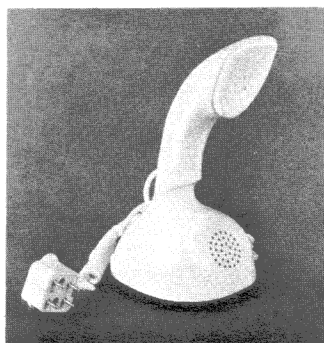

ERICA-PHONE

New 7000 ERICA-PHONE is styled with built-in ringer. Takes up less space than any other phone. Swedish designed, all-in-one-unit, has dial at bottom. Complete with standard 4 prong plug.

COLORS: Ivory, Blue, Green, Red or Grey.

PRICE: $49.50 New
$24.50 Recond.