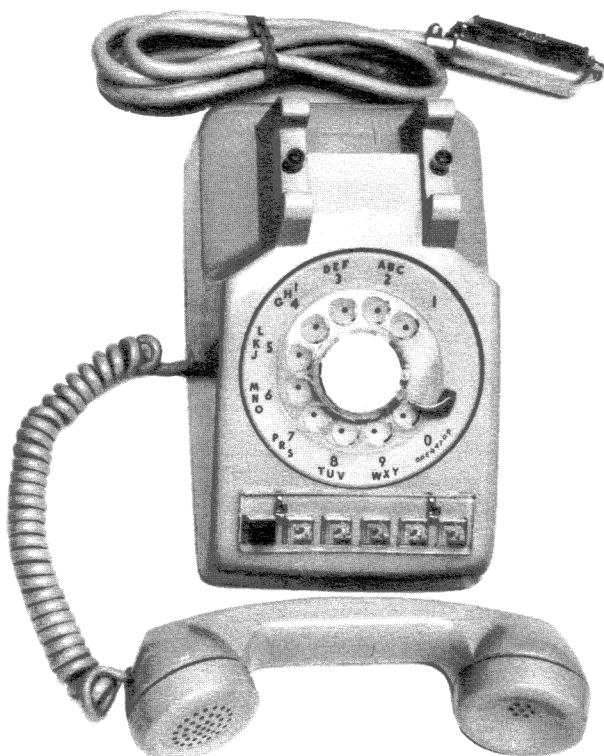

500 SERIES

**OUR BEST SELLERS
FULLY GUARANTEED
EQUIVALENT TO NEW
WALL OR DESK MODELS
COLORS: BLACK, BEIGE AND WHITE**

CHOOSE FROM THIS LIST

No. 500 WALL OR DESK – Dial Blank or with Dial less Ringer.

PRICE: $11.50

No. 500 WALL OR DESK – With Dial and Straight Line Ringer.

PRICE: $12.50

No. 500 WALL OR DESK – With Dial and Cycle Ringer, Harmonic – Synchronomic or Decimonic.

PRICE: $13.50

No. 510 WALL OR DESK – Two Line Key Telephone with Dial and Straight Line Ringer or Cycle Ringer.

PRICE: $24.50

No. 564 WALL OR DESK – Six button Telephone with Dial, Straight Line Ringer or Cycle Ringer. Available with most of the Six button combinations.

PRICE: $31.50
Spade Tip Cord

$43.50
Amphenol Cord